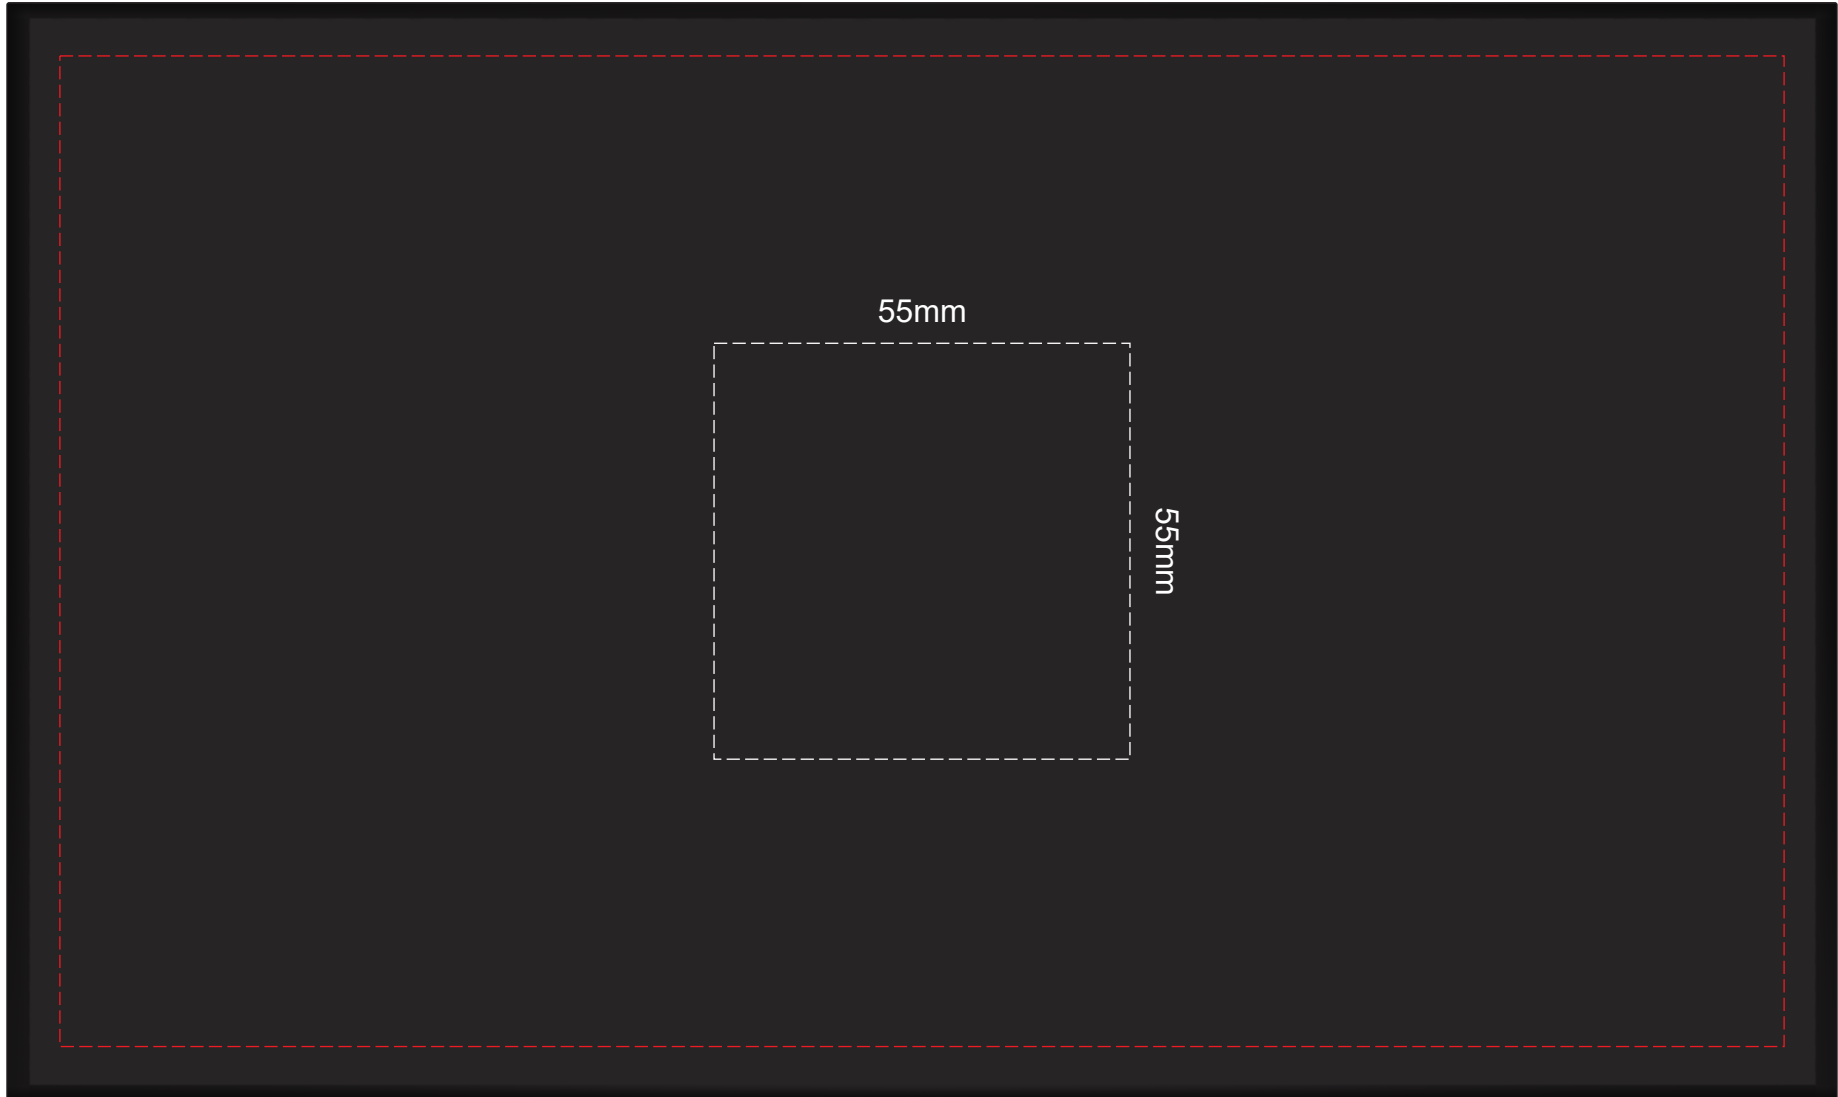

100% of Actual Size
Pad Print
Imitation Etch

100% of Actual Size
Pad Print - Top of Gift Box

Branding area can be moved anywhere within the red line

100% of Actual Size
Pad Print - Top of Gift Box

Branding area can be moved **anywhere within the red line**