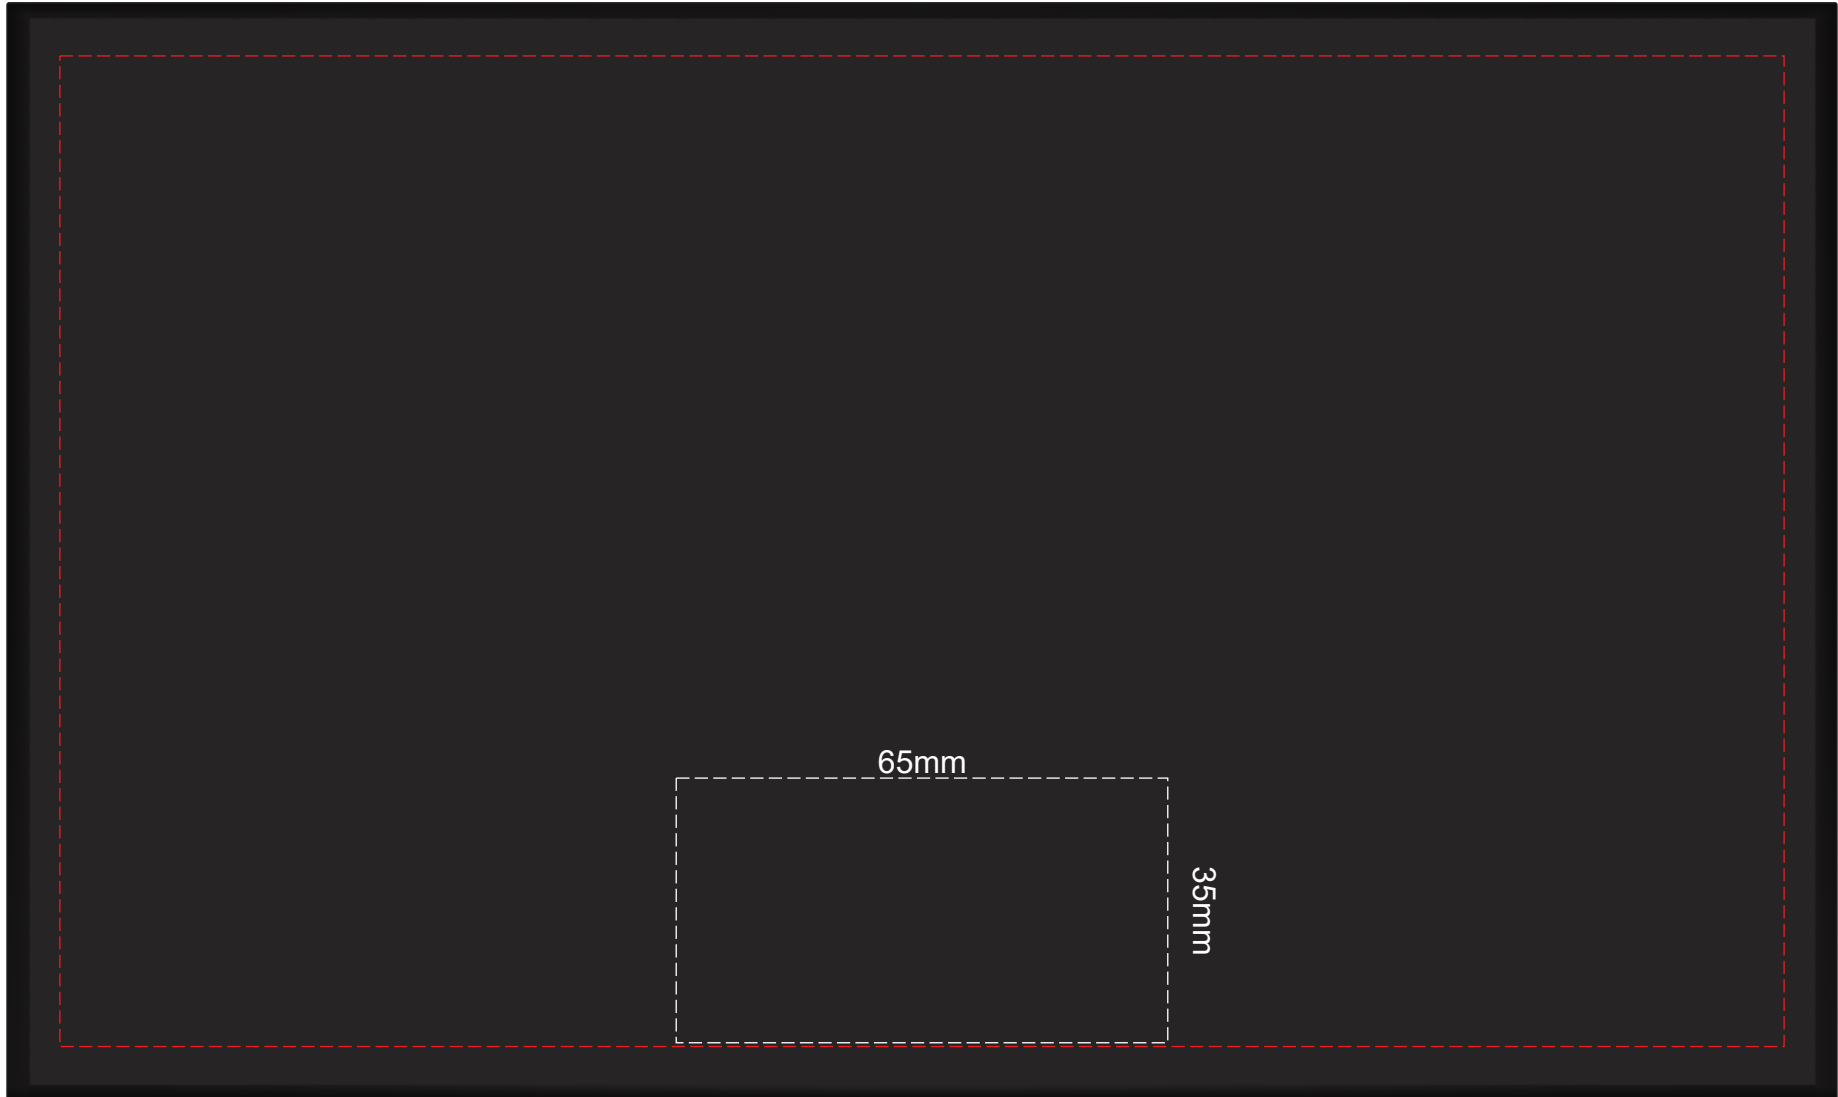

100% of Actual Size
Pad Print
Imitation Etch

100% of Actual Size
Pad Print - Top of Gift Box

Branding area can be moved anywhere within the red line

100% of Actual Size
Pad Print - Top of Gift Box

Branding area can be moved **anywhere within the red line**